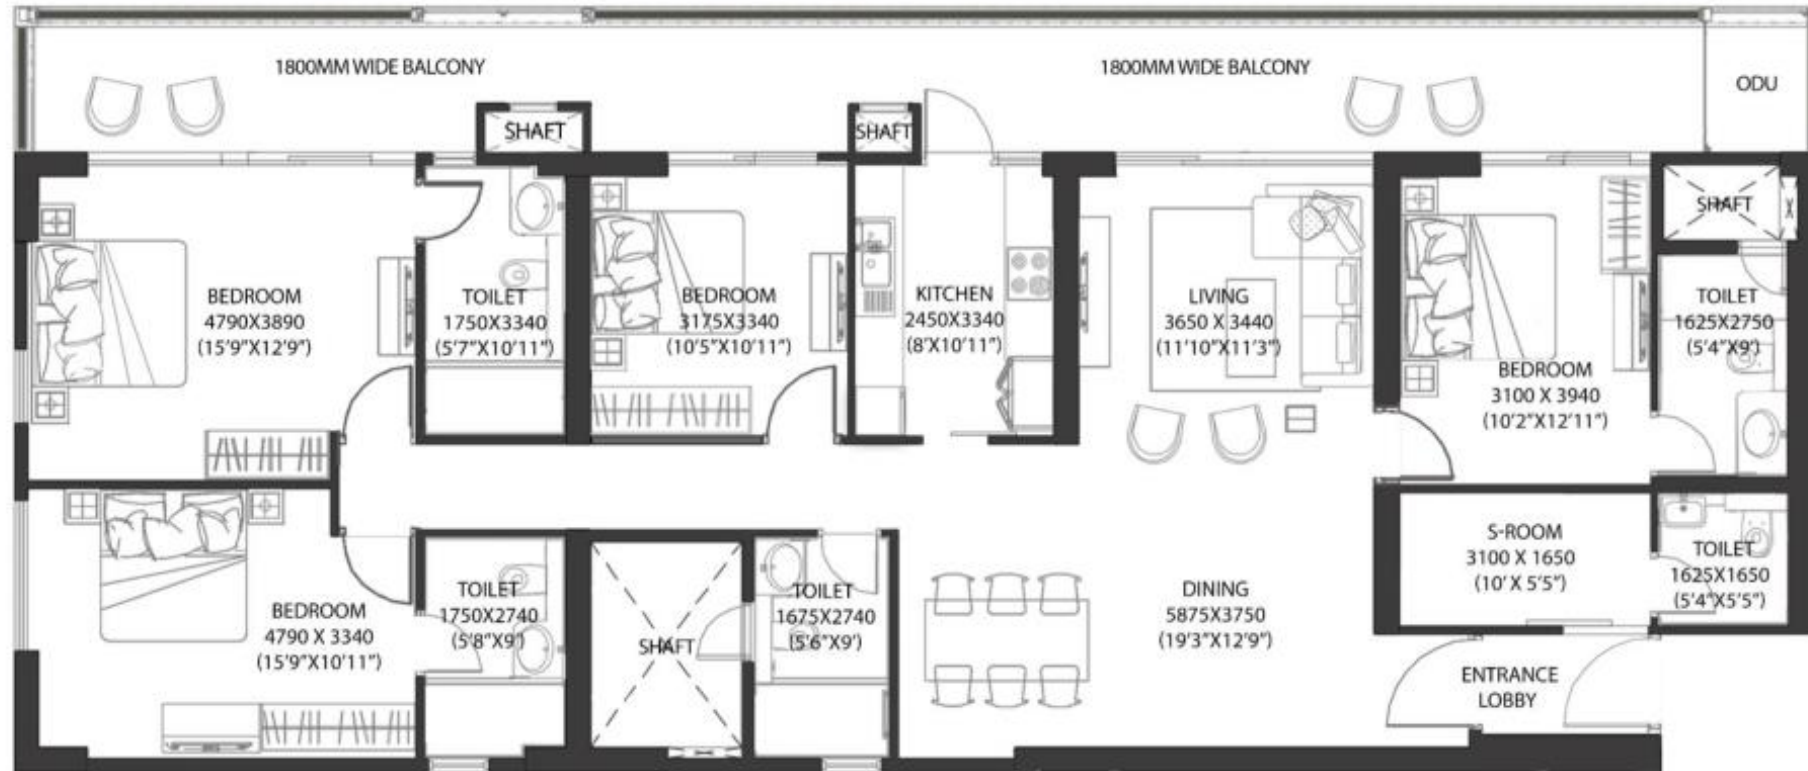

# TYPICAL APARTMENT PLAN

2 BHK

All areas have been measured in licensed autocad tool. Details of apartment will be as per the agreement.

Plan not to scale. All dimensions are in mm (ft. Inch)

# TYPICAL APARTMENT PLAN

3 BHK

All areas have been measured in licensed autocad tool. Details of apartment will be as per the agreement.

Plan not to scale. All dimensions are in mm (ft. Inch)

# TYPICAL APARTMENT PLAN

4 BHK

All areas have been measured in licensed autocad tool. Details of apartment will be as per the agreement.

Plan not to scale. All dimensions are in mm (ft. Inch)