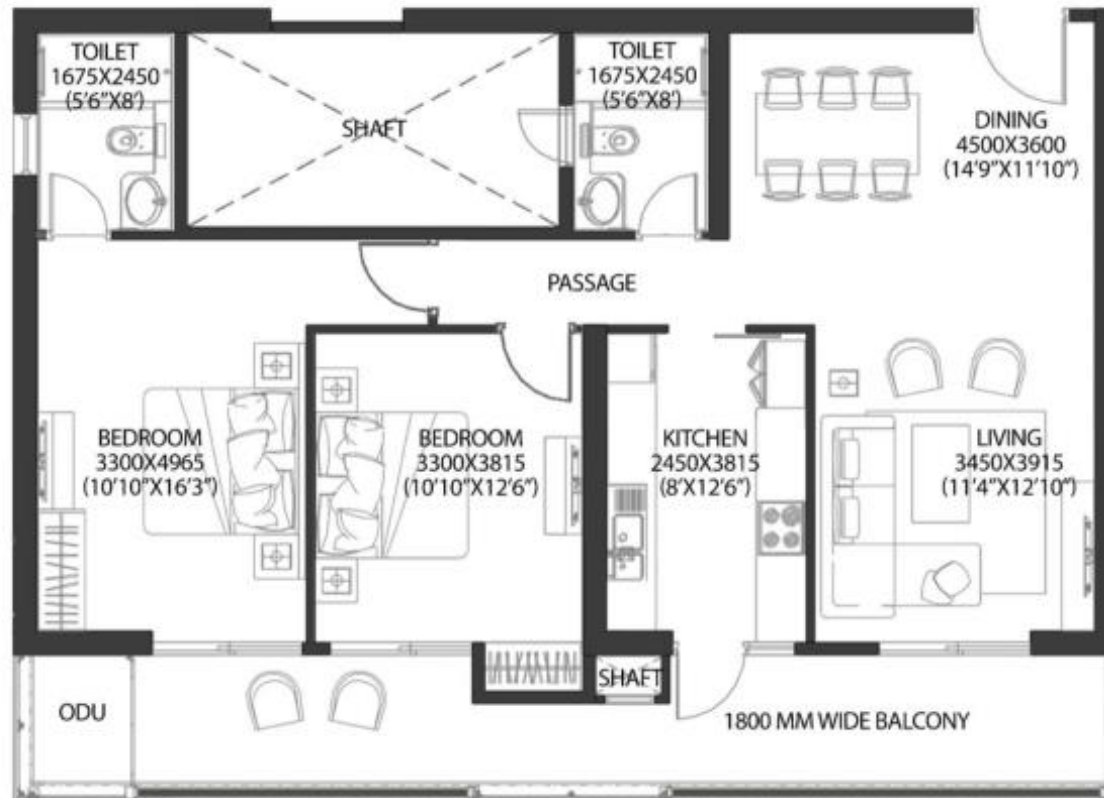

# TYPICAL APARTMENT PLAN

2 BHK

All areas have been measured in licensed autocad tool. Details of apartment will be as per the agreement.

Plan not to scale. All dimensions are in mm (ft. Inch)

# TYPICAL APARTMENT PLAN

3 BHK

All areas have been measured in licensed autocad tool. Details of apartment will be as per the agreement.

Plan not to scale. All dimensions are in mm (ft. Inch)

# TYPICAL APARTMENT PLAN

4 BHK

All areas have been measured in licensed autocad tool. Details of apartment will be as per the agreement.

Plan not to scale. All dimensions are in mm (ft. Inch)